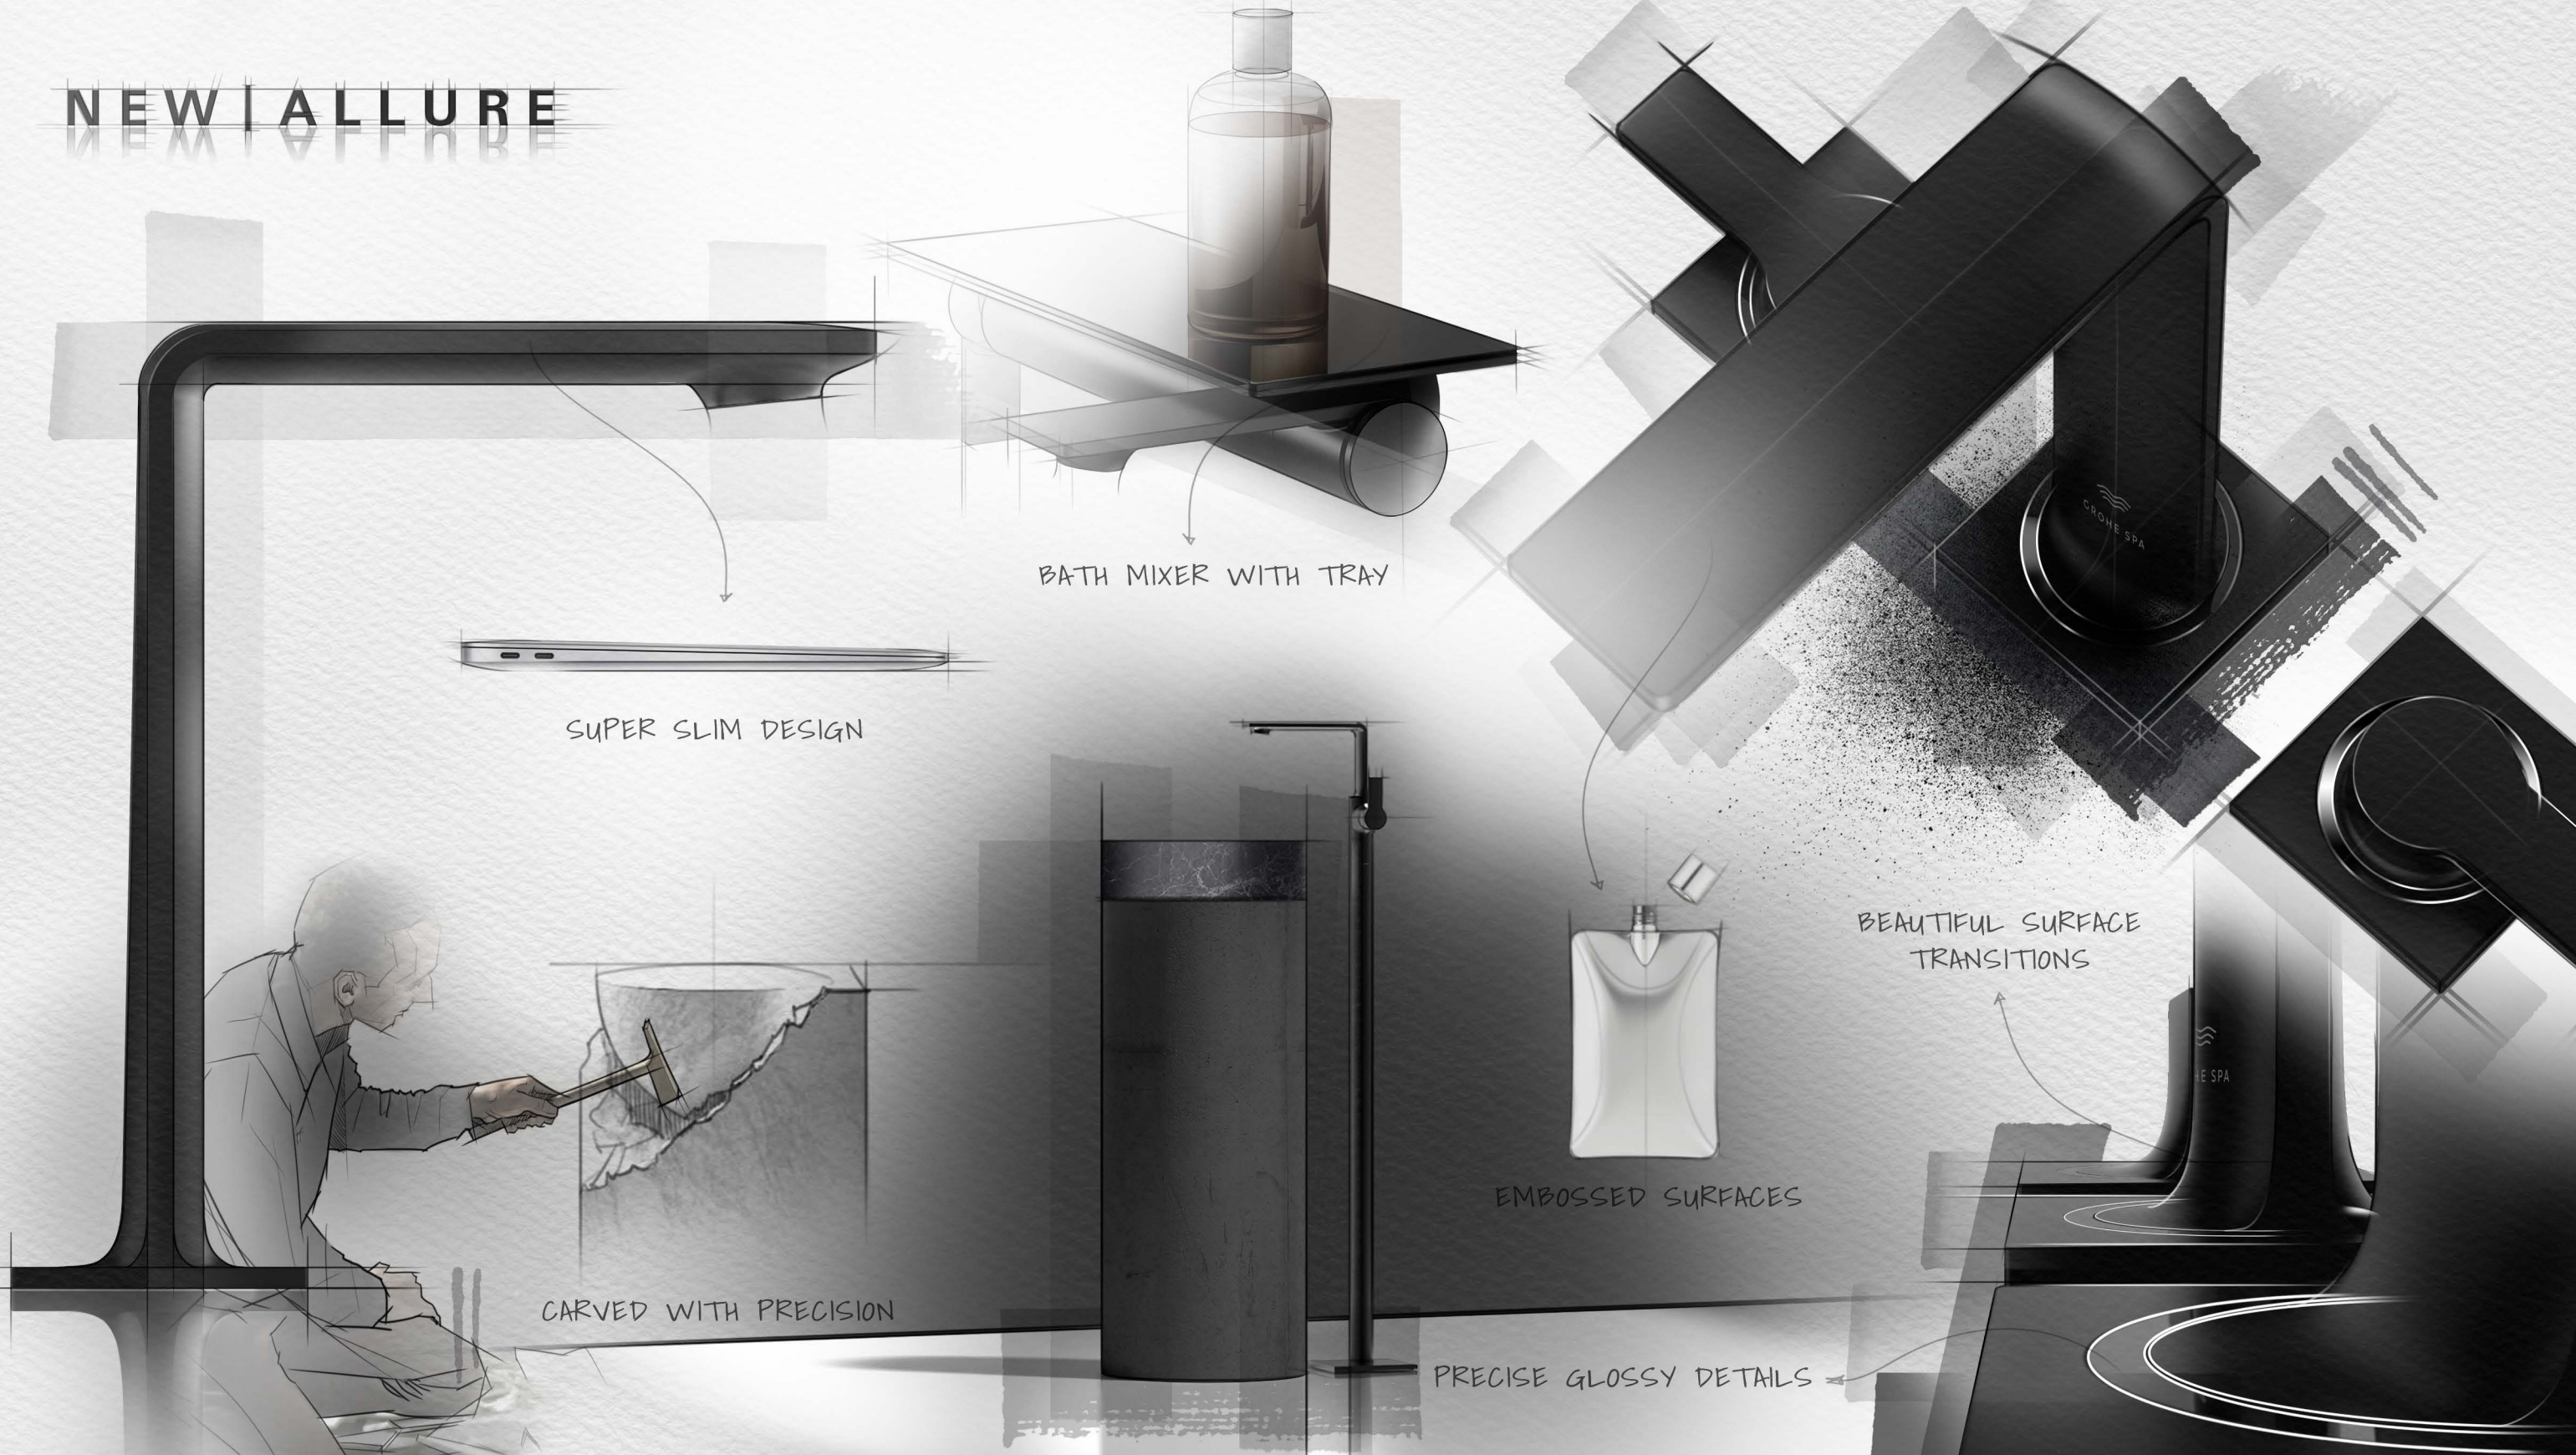

# NEW | ALLURE

BATH MIXER WITH TRAY

SUPER SLIM DESIGN

BEAUTIFUL SURFACE TRANSITIONS

EMBOSSSED SURFACES

CARVED WITH PRECISION

PRECISE GLOSSY DETAILS